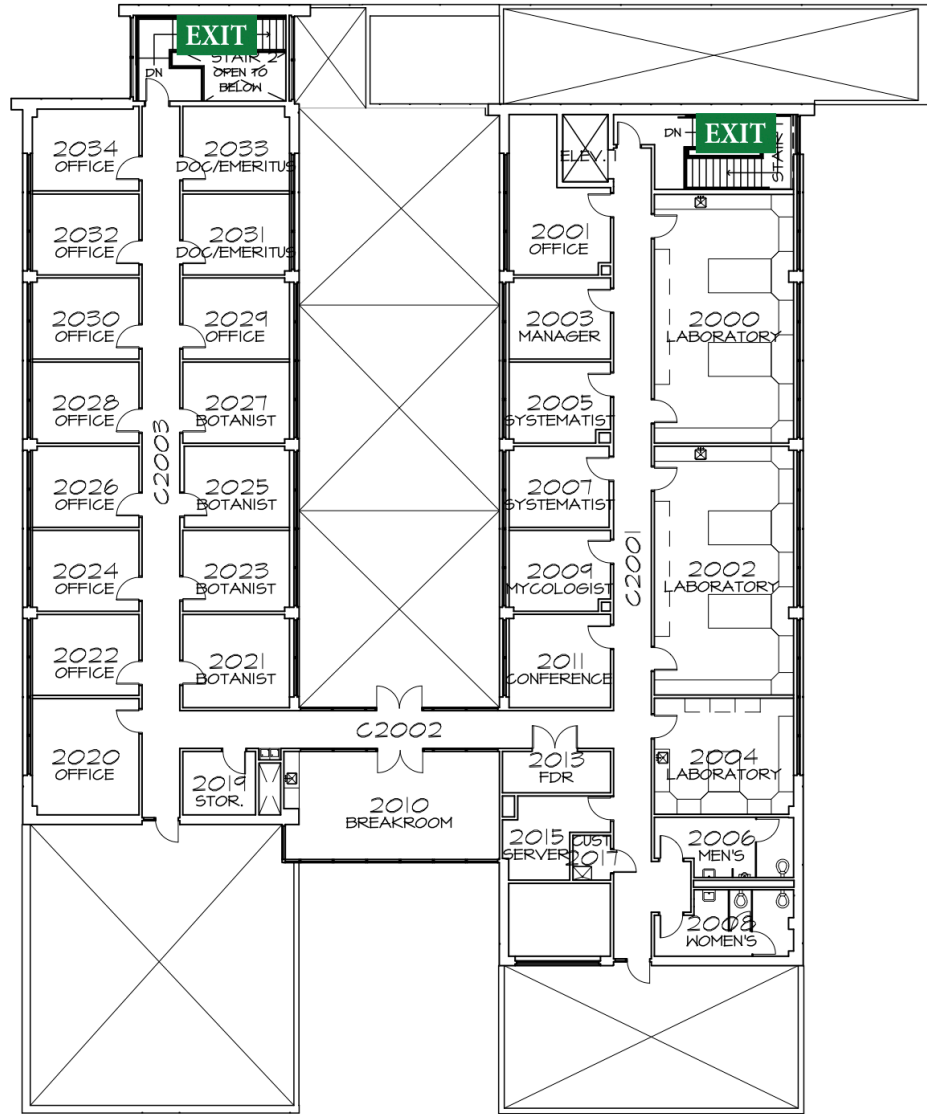

**Evacuation  
Assembly**

Forbes Natural  
History Building

**Evacuation  
Assembly**  
NRSA Parking Lot

NORTH  
**SECOND FLOOR PLAN**  
0 8 16 24 32 FEET

Area of Rescue Assistance  
 Storm Refuge Area

**Evacuation  
Assembly**

Forbes Natural  
History Building

**Evacuation  
Assembly**  
NRSA Parking Lot

NORTH  
FIRST FLOOR PLAN  
0 8 16 24 32 FEET

 Area of Rescue Assistance  
 Storm Refuge Area