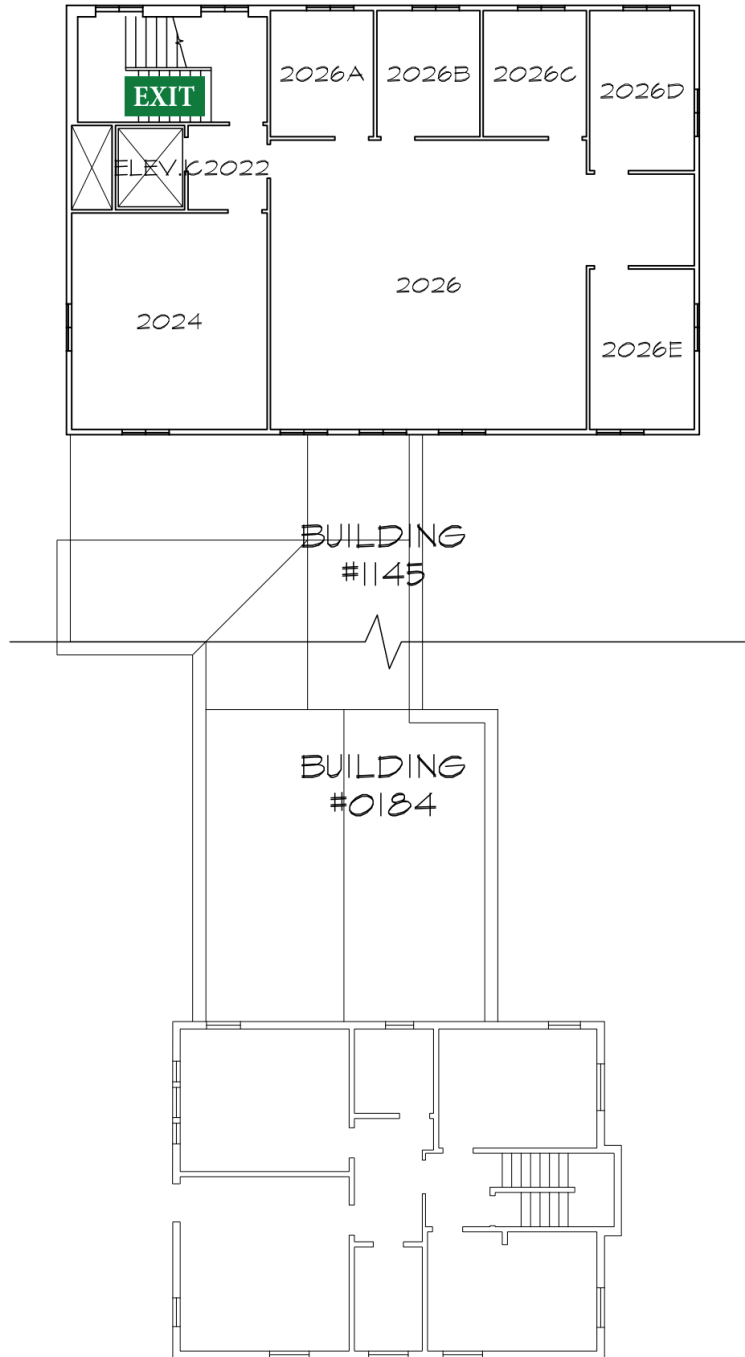

Evacuation
Assembly

La Casa Cultural Latina

Evacuation
Assembly

Campus Honors
Program

NORTH
SECOND FLOOR PLAN
0 8 16 24 32 FEET

 Area of Rescue Assistance
 Storm Refuge Area

Evacuation Assembly
La Casa Cultural Latina

Evacuation Assembly
Campus Honors Program

NORTH
FIRST FLOOR PLAN
0 8 16 24 32 FEET

 Area of Rescue Assistance
 Storm Refuge Area

**Evacuation
Assembly**
La Casa Cultural Latina

**Evacuation
Assembly**
Campus Honors
Program