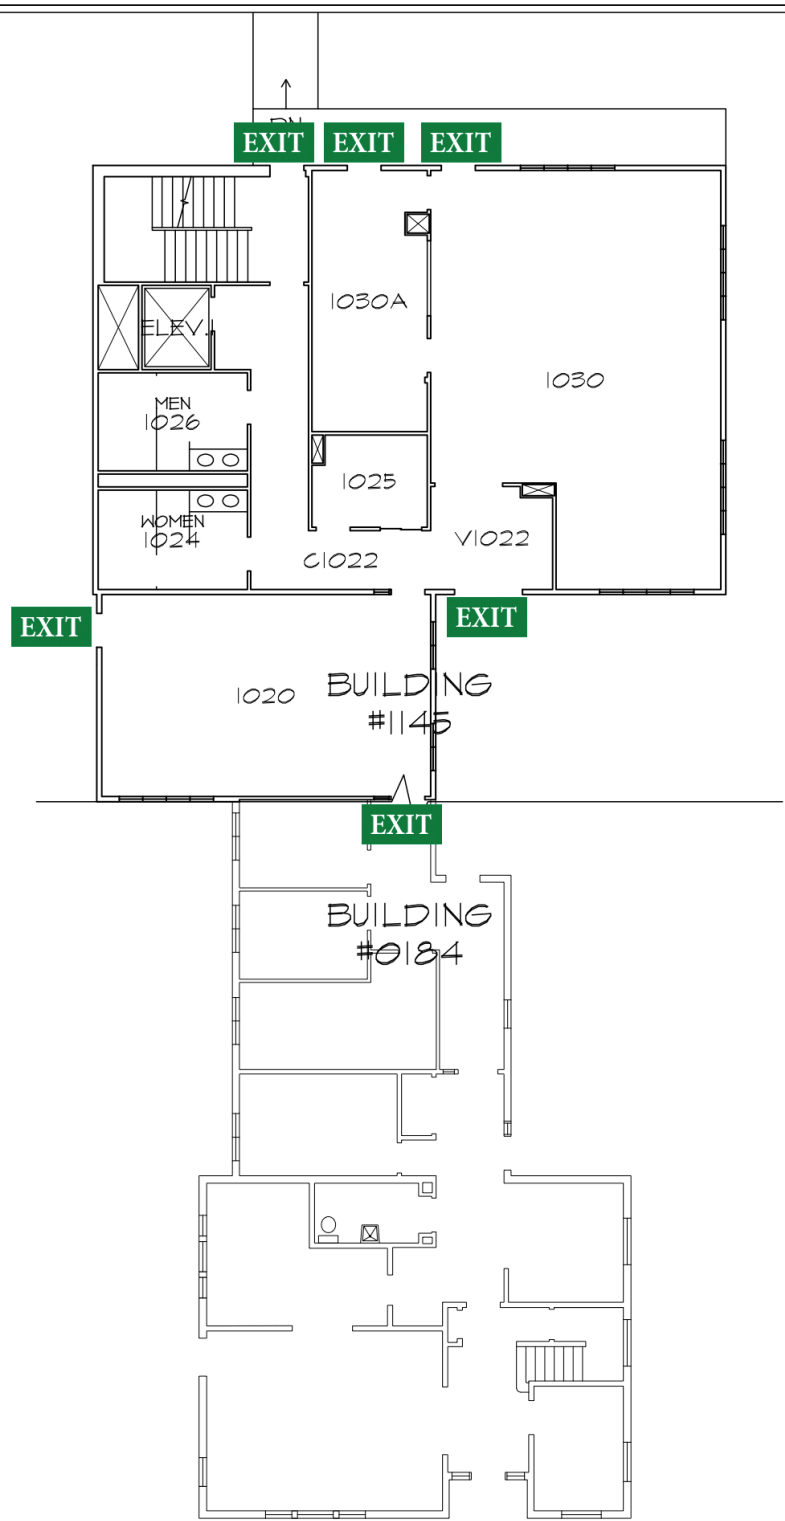

Evacuation
Assembly

La Casa Cultural Latina

Evacuation
Assembly

Campus Honors
Program

NORTH
SECOND FLOOR PLAN
0 8 16 24 32 FEET

 Area of Rescue Assistance
 Storm Refuge Area

Evacuation Assembly
La Casa Cultural Latina

Evacuation Assembly
Campus Honors Program

NORTH
FIRST FLOOR PLAN
0 8 16 24 32 FEET

 Area of Rescue Assistance
 Storm Refuge Area

**Evacuation
Assembly**
La Casa Cultural Latina

**Evacuation
Assembly**
Campus Honors
Program