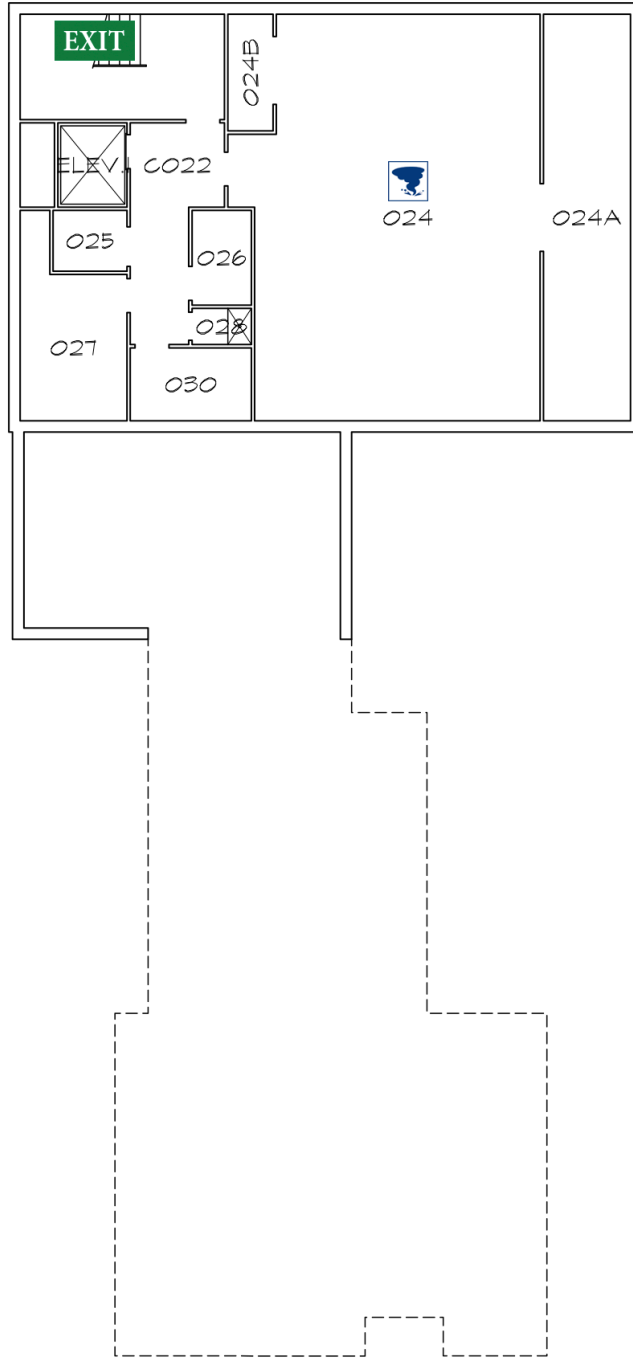

Evacuation
Assembly

La Casa Cultural Latina

Evacuation
Assembly

Campus Honors
Program

NORTH
SECOND FLOOR PLAN
0 8 16 24 32 FEET

 Area of Rescue Assistance
 Storm Refuge Area

Evacuation Assembly
La Casa Cultural Latina

Evacuation Assembly
Campus Honors Program

NORTH
FIRST FLOOR PLAN
0 8 16 24 32 FEET

 Area of Rescue Assistance
 Storm Refuge Area

**Evacuation
Assembly**
La Casa Cultural Latina

**Evacuation
Assembly**
Campus Honors
Program

BASEMENT PLAN

Area of Rescue Assistance
 Storm Refuge Area