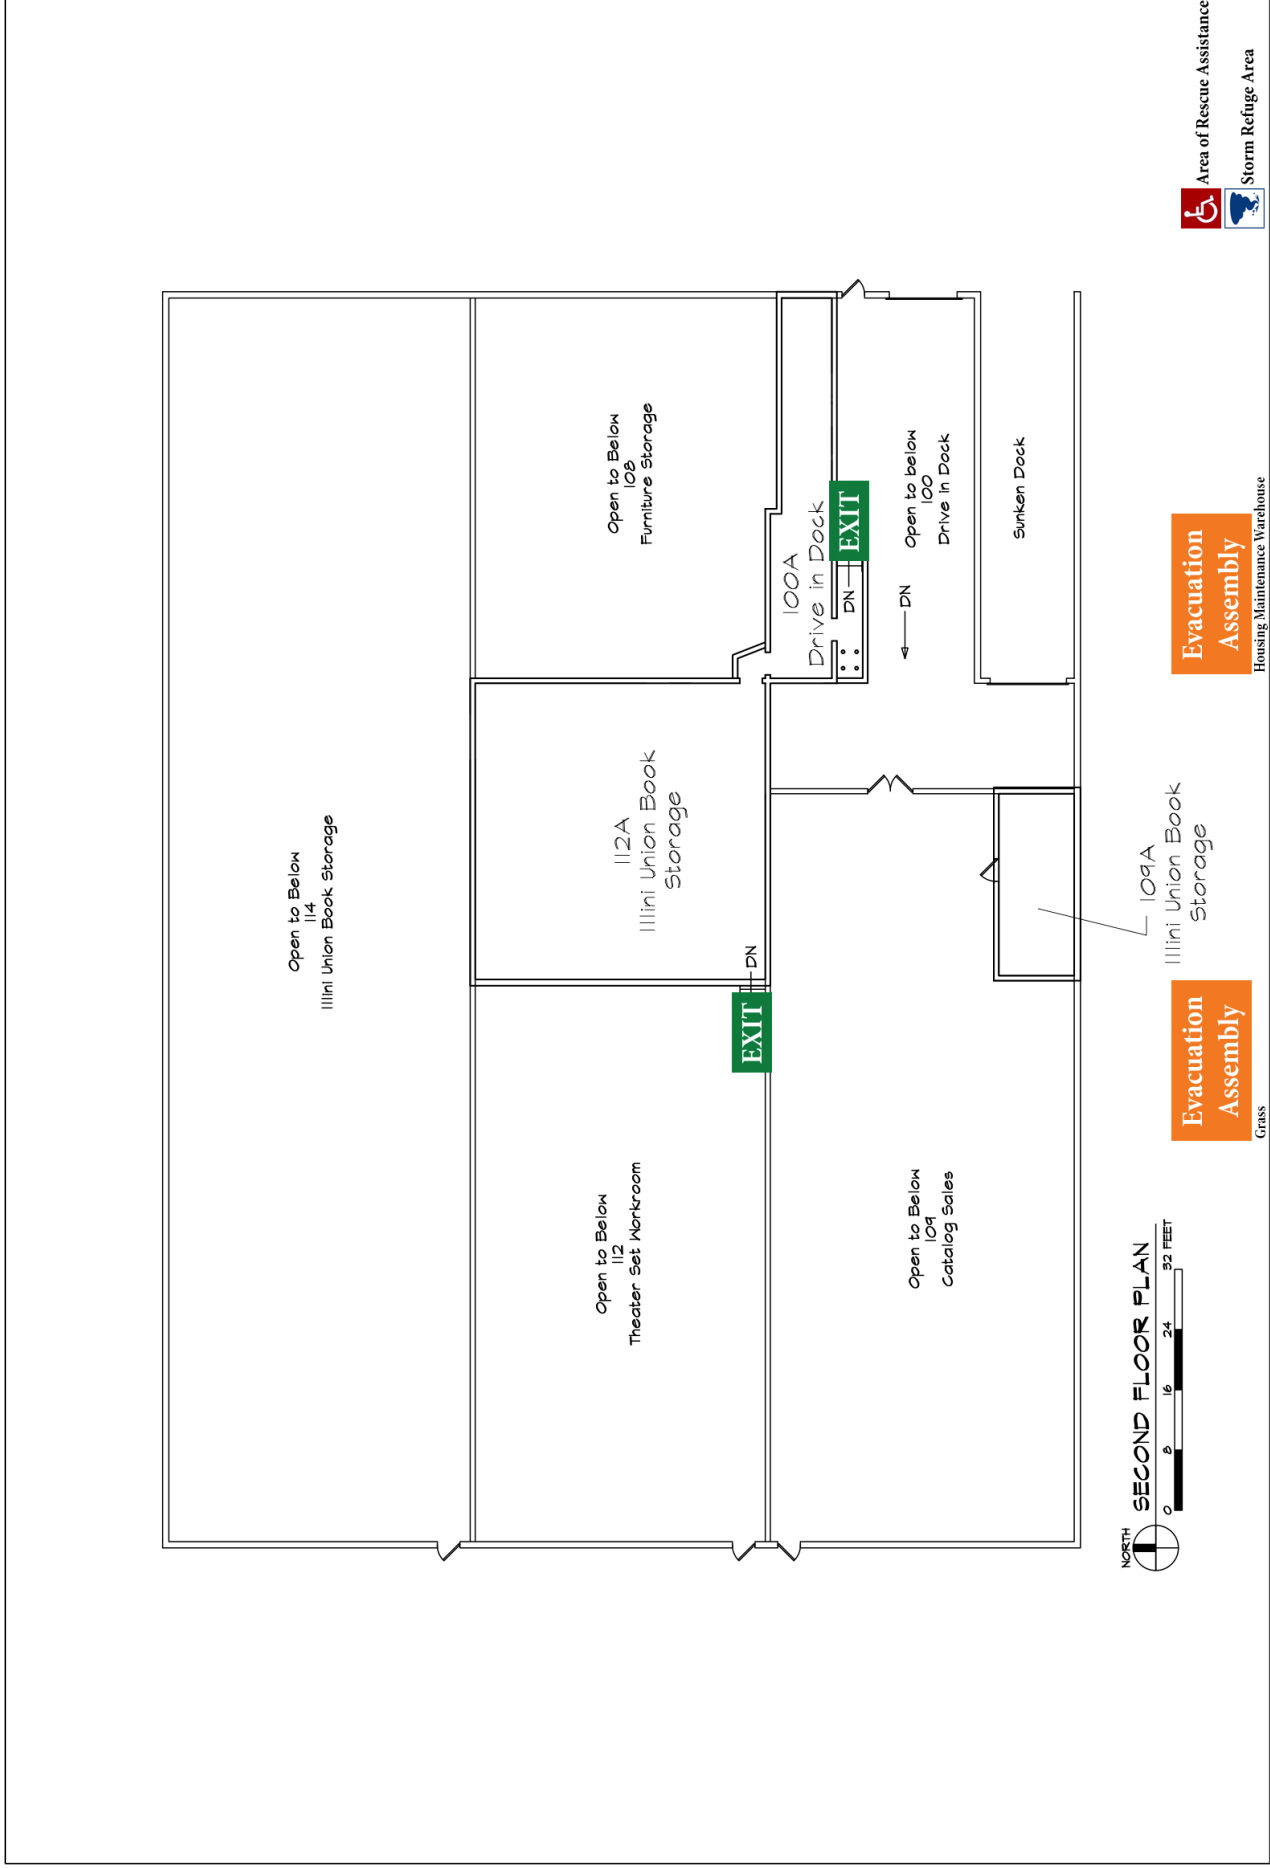

Area of Rescue Assistance
 Storm Refuge Area

Evacuation Assembly
 Housing Maintenance Warehouse

Evacuation Assembly
 Grass

ILLINI UNION WAREHOUSE #2

UNIVERSITY OF ILLINOIS AT URBANA-CHAMPAIGN

Area of Rescue Assistance
 Storm Refuge Area

Evacuation Assembly
 Housing Maintenance Warehouse

Evacuation Assembly
 Grass