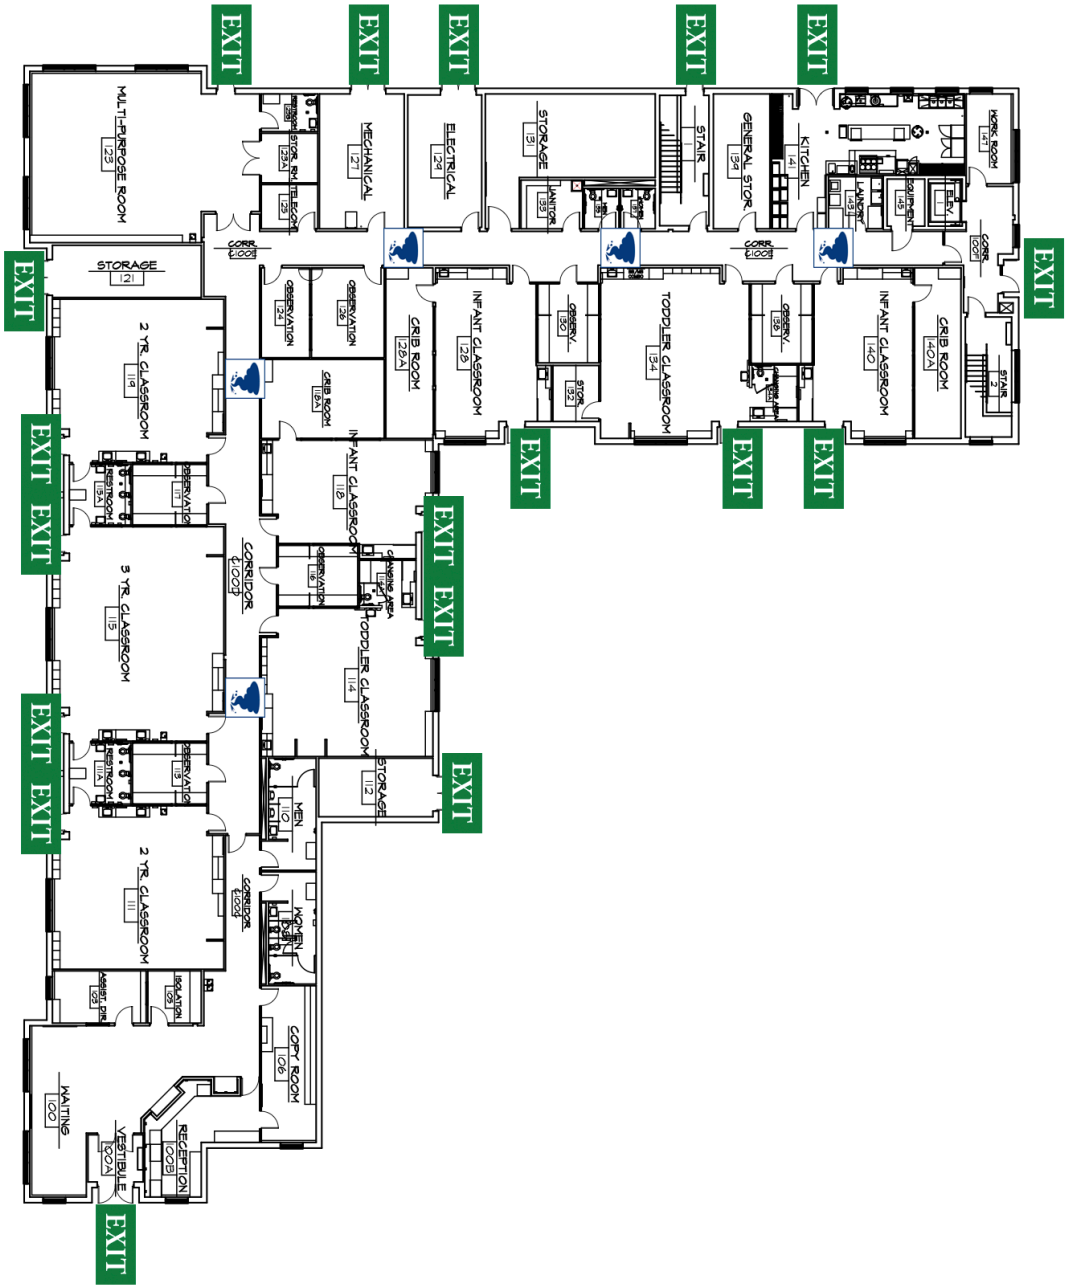

Evacuation  
Assembly  
South of CDL

Evacuation  
Assembly  
Grass

Area of Rescue Assistance  
Storm Refuge Area

NAME AND LOCATION OF STRUCTURE:  
**EARLY CHILD DEVELOPMENT LAB**

FILE NAME: B1071-01.DWG	FLOOR: <b>FIRST</b>
DATE PRINTED: 10 MAY 2010	MUC BLDG. # <b>#1071</b>

**Evacuation  
Assembly**  
South of CDJL

**Evacuation  
Assembly**  
Grass

	NAME AND LOCATION OF STRUCTURE:	FILE NAME:	FLOOR:
	<p align="center"><b>EARLY CHILD DEVELOPMENT LAB</b></p> <p align="center"><small>UNIVERSITY OF ILLINOIS AT URBANA-CHAMPAIGN</small></p>	<p>B1071-02.DWG</p> <p>DATE PRINTED: 10 MAY 2010</p>	<p align="center"><b>SECOND</b></p> <p>UUC BLDG. # <b>#1071</b></p>