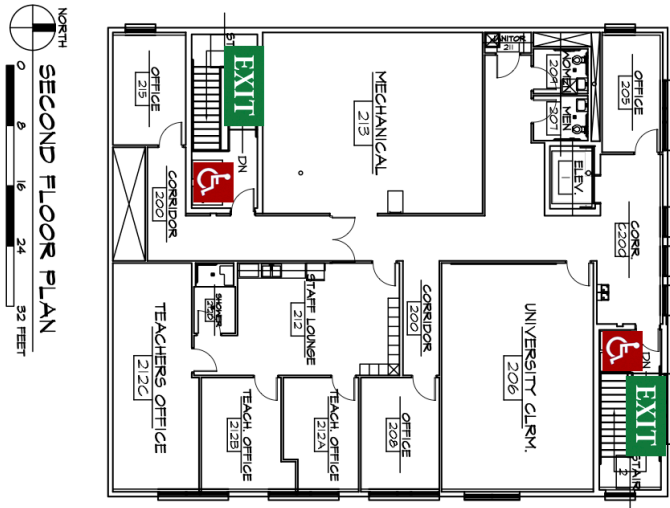

Evacuation  
Assembly  
South of CDL

Evacuation  
Assembly  
Grass

Area of Rescue Assistance  
Storm Refuge Area

NAME AND LOCATION OF STRUCTURE:  
**EARLY CHILD DEVELOPMENT LAB**

FILE NAME: B1071-01.DWG	FLOOR: <b>FIRST</b>
DATE PRINTED: 10 MAY 2010	MUC BLDG. # <b>#1071</b>

**Evacuation  
Assembly**  
South of CDJL

**Evacuation  
Assembly**  
Grass

	NAME AND LOCATION OF STRUCTURE:	FILE NAME:	FLOOR:
	<p align="center"><b>EARLY CHILD DEVELOPMENT LAB</b></p> <p align="center"><small>UNIVERSITY OF ILLINOIS AT URBANA-CHAMPAIGN</small></p>	<p>B1071-02.DWG</p> <p>DATE PRINTED: 10 MAY 2010</p>	<p align="center"><b>SECOND</b></p> <p>UUC BLDG. # <b>#1071</b></p>