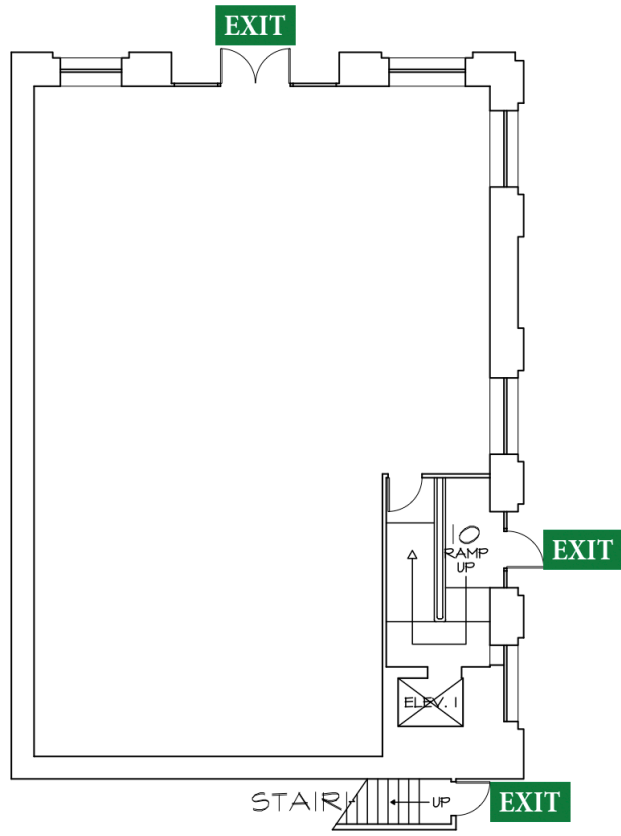

Evacuation Assembly
Alma Mater Statue

Evacuation Assembly
Altgeld Hall Post Office

NORTH

THIRD FLOOR PLAN
 0 8 16 24 32 FEET

 **Area of Rescue Assistance**
 **Storm Refuge Area**

Evacuation Assembly
Alma Mater Statue

Evacuation Assembly
Altgeld Hall Post Office

NORTH

SECOND FLOOR PLAN
 0 8 16 24 32 FEET

 Area of Rescue Assistance
 Storm Refuge Area

Evacuation Assembly
Alma Mater Statue

Evacuation Assembly
Altgeld Hall Post Office

FIRST FLOOR PLAN

 **Area of Rescue Assistance**
 **Storm Refuge Area**