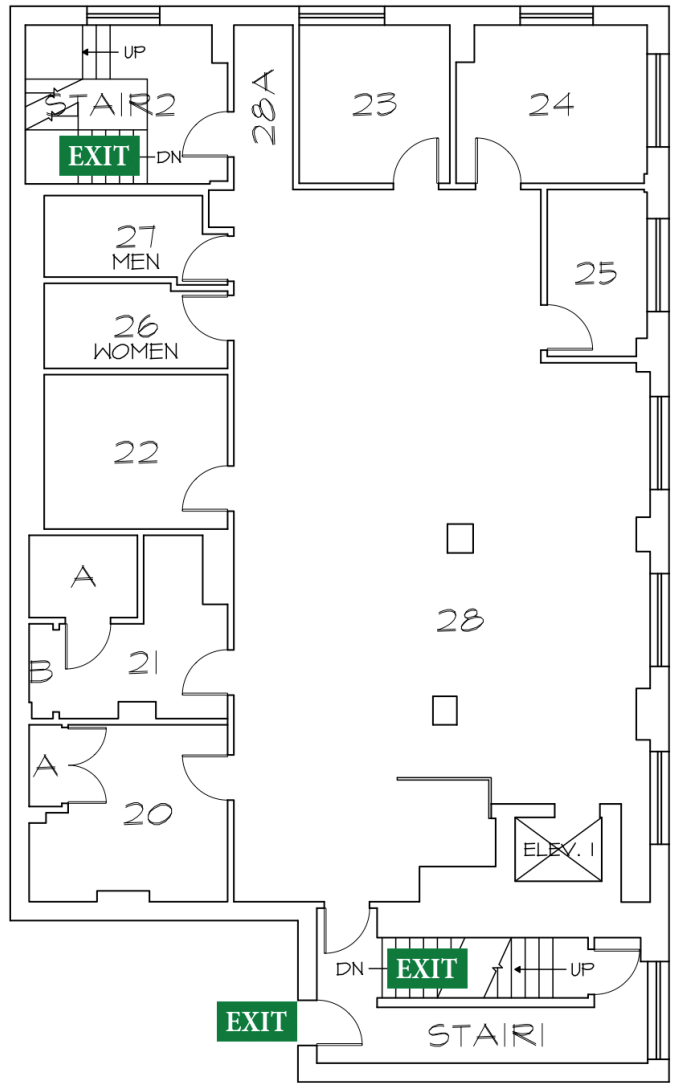

Evacuation Assembly
Alma Mater Statue

Evacuation Assembly
Altgeld Hall Post Office

NORTH

THIRD FLOOR PLAN
 0 8 16 24 32 FEET

 **Area of Rescue Assistance**
 **Storm Refuge Area**

Evacuation Assembly
Alma Mater Statue

Evacuation Assembly
Altgeld Hall Post Office

NORTH

SECOND FLOOR PLAN
 0 8 16 24 32 FEET

 Area of Rescue Assistance
 Storm Refuge Area

Evacuation Assembly
Alma Mater Statue

Evacuation Assembly
Altgeld Hall Post Office

FIRST FLOOR PLAN

 **Area of Rescue Assistance**
 **Storm Refuge Area**