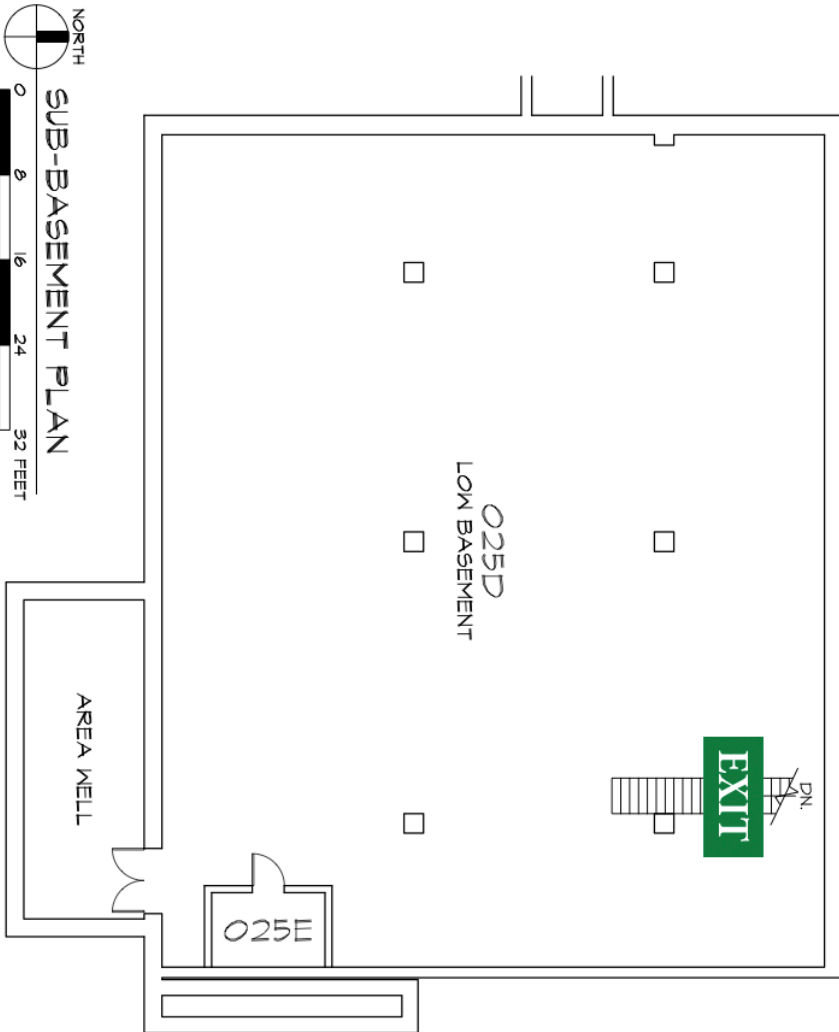

Evacuation Assembly

ACES Library

Evacuation Assembly

South Side of ASL

Area of Rescue Assistance
Storm Refuge Area

NAME AND LOCATION OF STRUCTURE:

ANIMAL SCIENCE A/C CENTER

UNIVERSITY OF ILLINOIS AT URBANA-CHAMPAIGN

FILE NAME:

80401-00.DWG

FLOOR:

BASEMENT

DATE PRINTED:

31 MAR 2015

UIUC BLDG. #

#0401