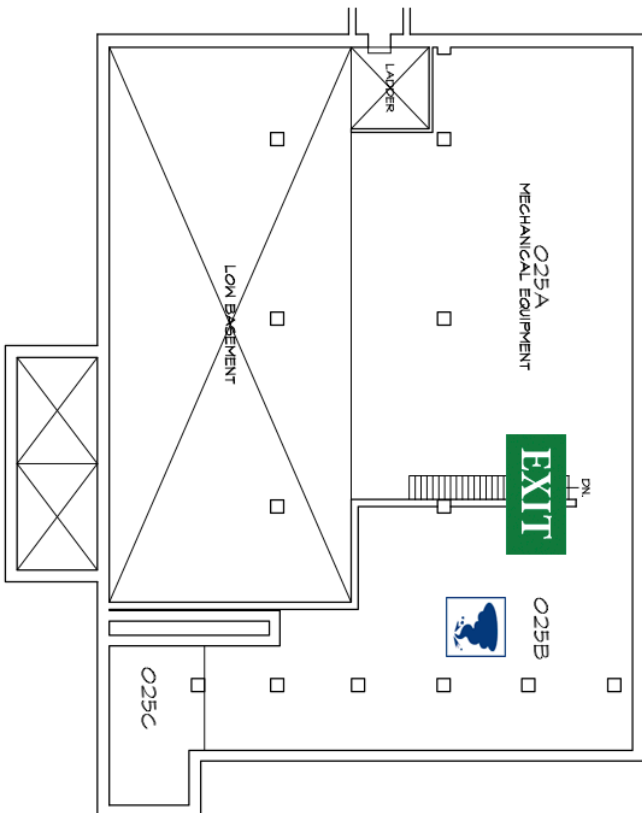

Evacuation Assembly

ACES Library

Evacuation Assembly

South Side of ASL

Area of Rescue Assistance
Storm Refuge Area

NAME AND LOCATION OF STRUCTURE:

ANIMAL SCIENCE A/C CENTER

UNIVERSITY OF ILLINOIS AT URBANA-CHAMPAIGN

FILE NAME:

80401-00.DWG

FLOOR:

BASEMENT

DATE PRINTED:

31 MAR 2015

UIUC BLDG. #

#0401