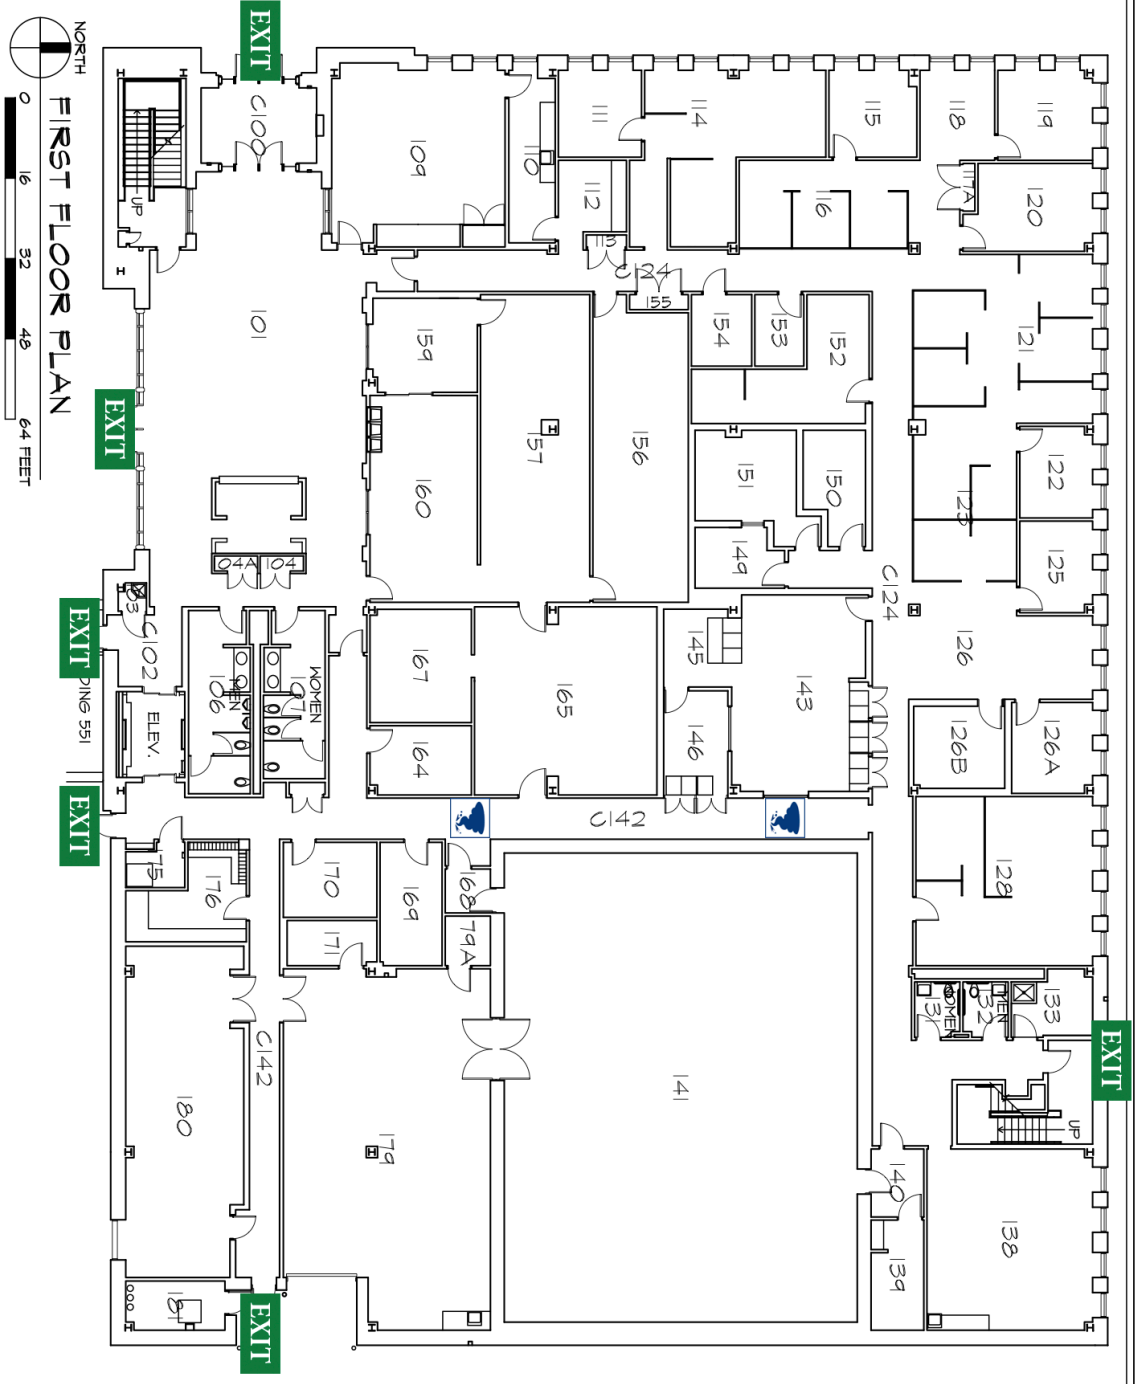

Evacuation Assembly
B4 Parking Lot

Evacuation Assembly
B22 Parking Lot

Area of Rescue Assistance
Storm Refuge Area

NAME AND LOCATION OF STRUCTURE:
CAMPBELL HALL
UNIVERSITY OF ILLINOIS AT URBANA-CHAMPAIGN

FILE NAME: B0376-01.DWG	FLOOR: FIRST
DATE PRINTED: 14 DEC 2011	UUC BLDG. # #0376

Evacuation
Assembly
B4 Parking Lot

Evacuation
Assembly
B22 Parking Lot

Area of Rescue Assistance
Storm Refuge Area

NAME AND LOCATION OF STRUCTURE: