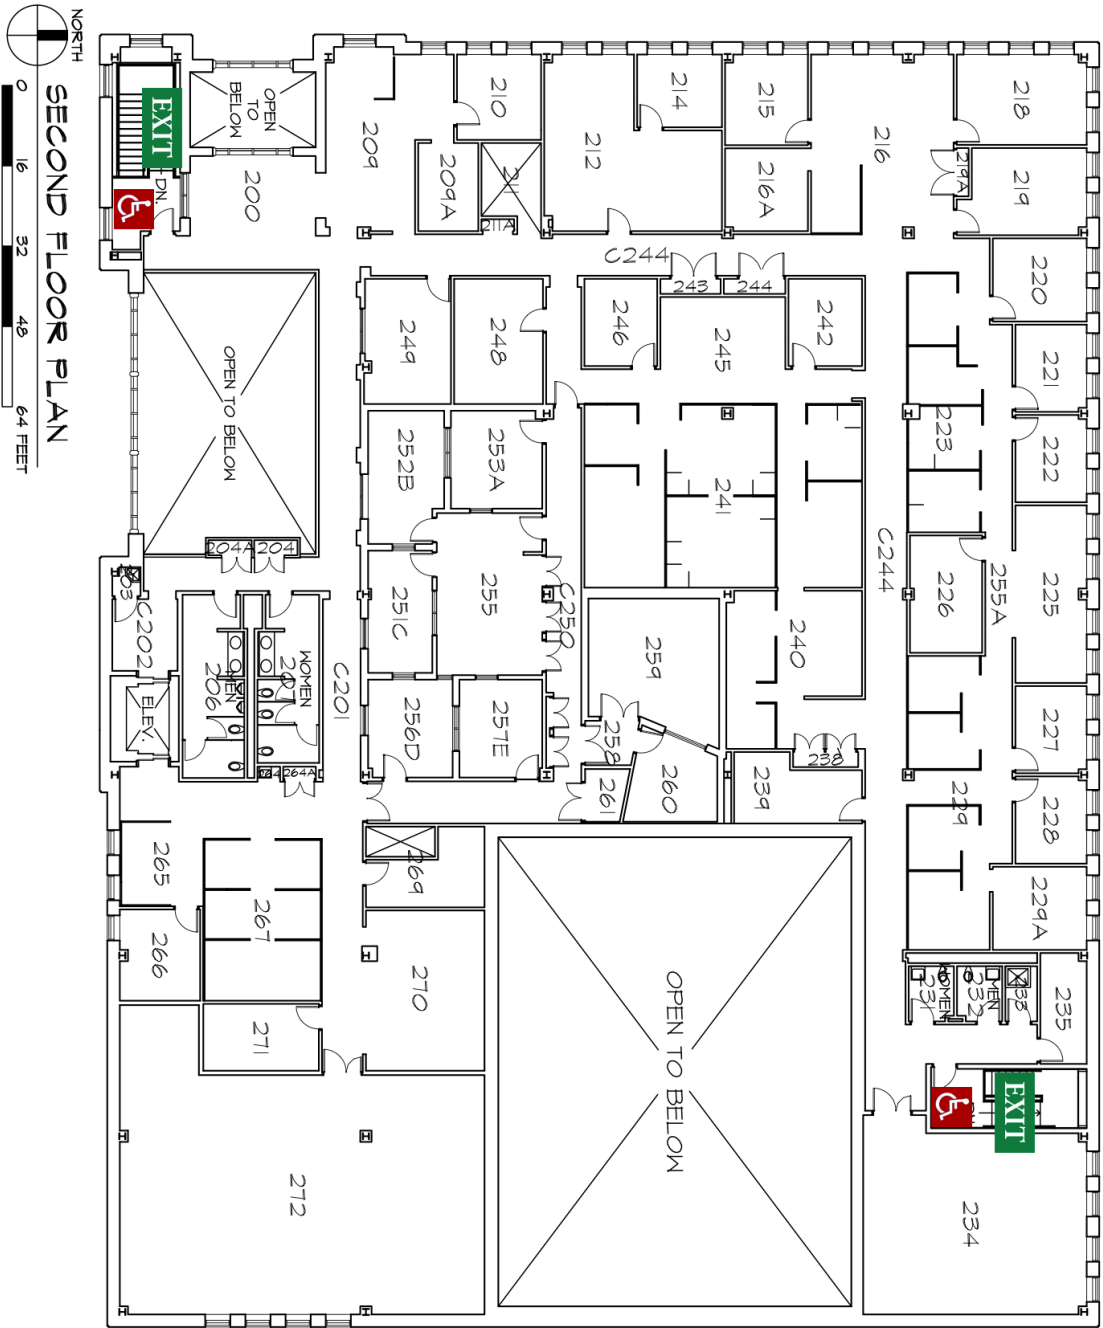

Evacuation Assembly
B4 Parking Lot

Evacuation Assembly
B22 Parking Lot

Area of Rescue Assistance
Storm Refuge Area

NAME AND LOCATION OF STRUCTURE:
CAMPBELL HALL
UNIVERSITY OF ILLINOIS AT URBANA-CHAMPAIGN

FILE NAME: B0376-01.DWG	FLOOR: FIRST
DATE PRINTED: 14 DEC 2011	UUC BLDG. # #0376

Evacuation
Assembly
B4 Parking Lot

Evacuation
Assembly
B22 Parking Lot

Area of Rescue Assistance
Storm Refuge Area

NAME AND LOCATION OF STRUCTURE: