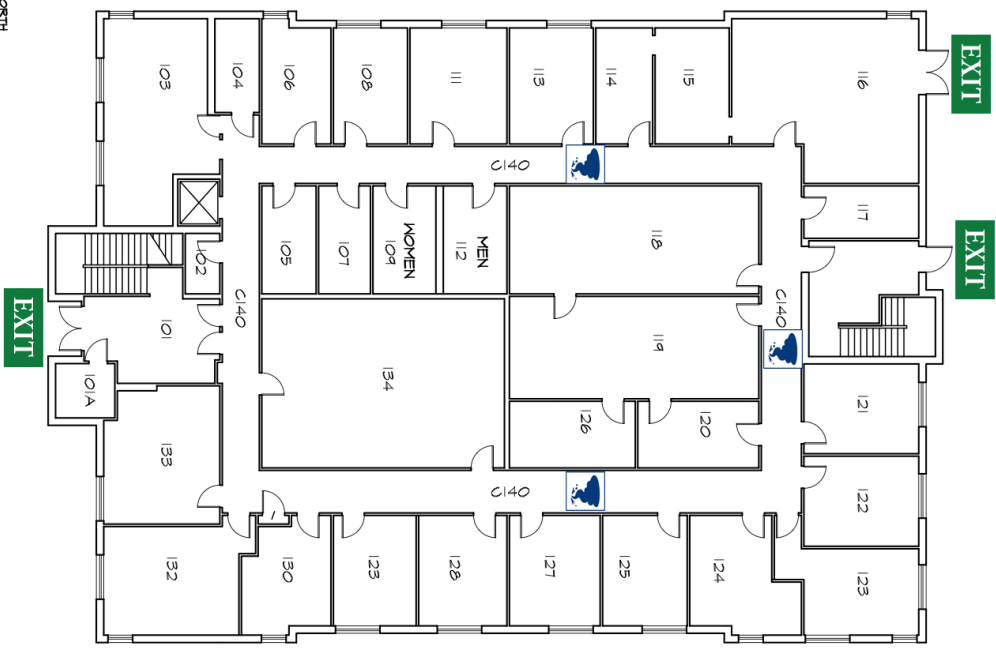

NORTH
FIRST FLOOR PLAN
0 6 12 24 30 FEET

 Area of Rescue Assistance
 Storm Refuge Area

NAME AND LOCATION OF STRUCTURE:
ASTRONOMY BUILDING

UNIVERSITY OF ILLINOIS AT URBANA-CHAMPAIGN

FILE NAME: B0300-01.DWG	FLOOR: FIRST
DATE PRINTED: 14 DEC 2011	UUC BLDG. # #0300

NORTH
SECOND FLOOR PLAN
 0 8 16 24 32 FEET

 
 Area of Rescue Assistance
 Storm Refuge Area

NAME AND LOCATION OF STRUCTURE:
ASTRONOMY BUILDING
UNIVERSITY OF ILLINOIS AT URBANA-CHAMPAIGN

FILE NAME:
 B0300-02.DWG
 DATE PRINTED:
 14 DEC 2011

FLOOR:
SECOND
 UUC BLDG. #
#0300