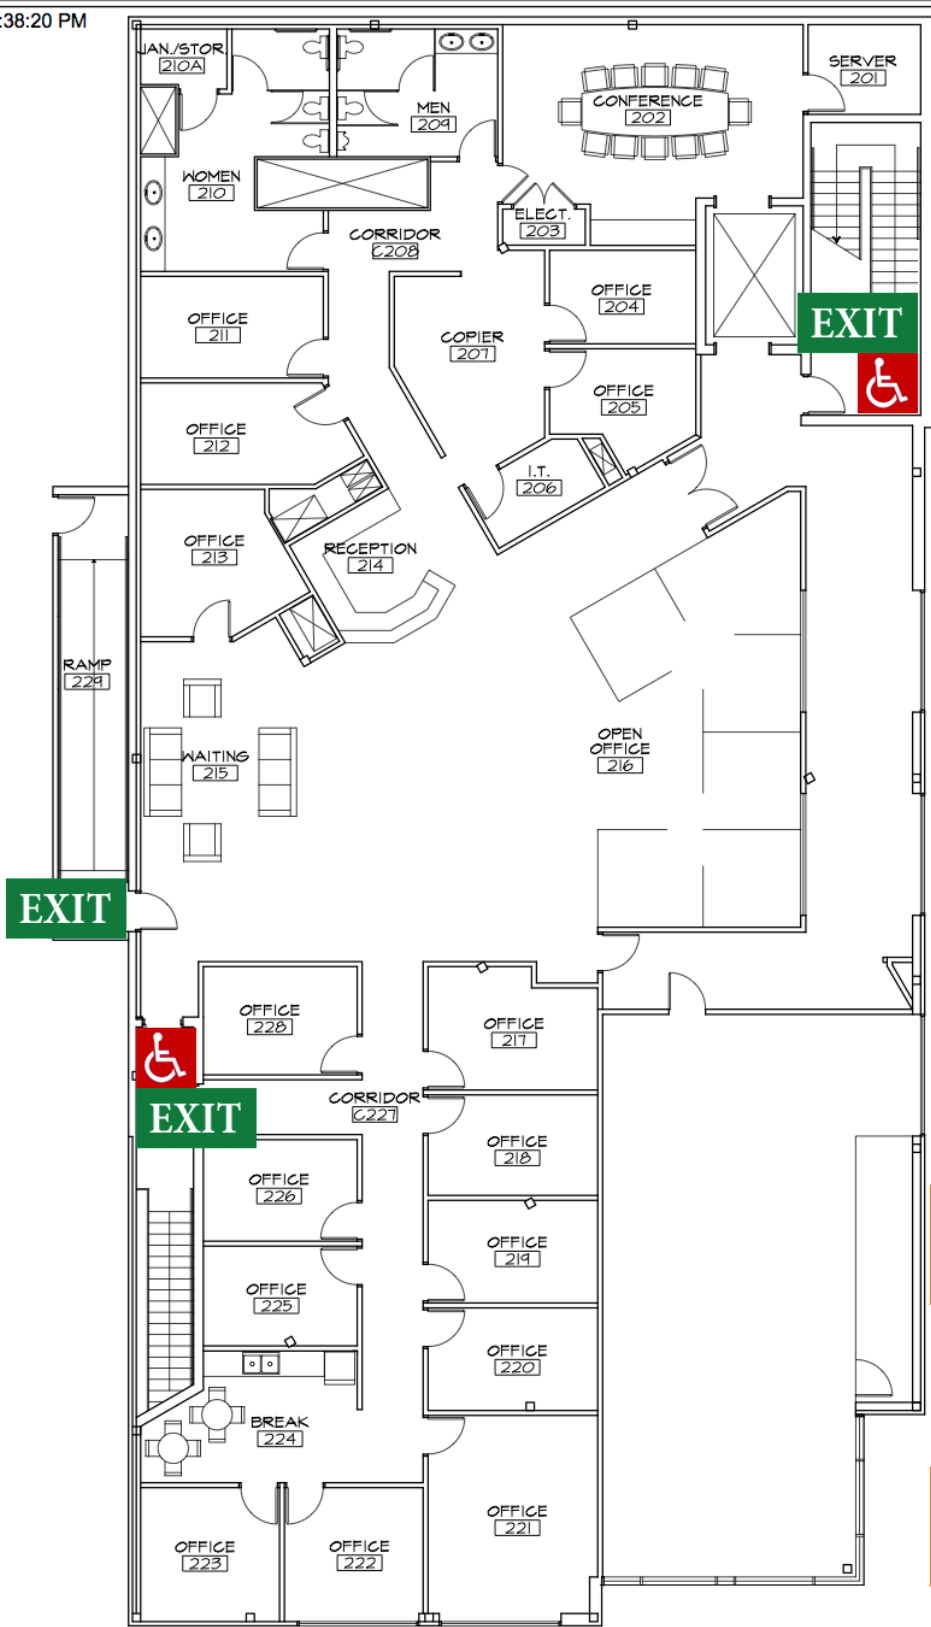

Evacuation Assembly

Illini Union

Evacuation Assembly

Alma Mater

EXIT

FIRST FLOOR PLAN

Area of Rescue Assistance

Storm Refuge Area

FILE NAME: B0247-01.DWG	FLOOR: FIRST
DATE PRINTED: 31 MAR 2015	UIUC BLDG. # #0247

Evacuation Assembly
Illini Union

Evacuation Assembly
Alma Mater

SECOND FLOOR PLAN

Area of Rescue Assistance

Storm Refuge Area