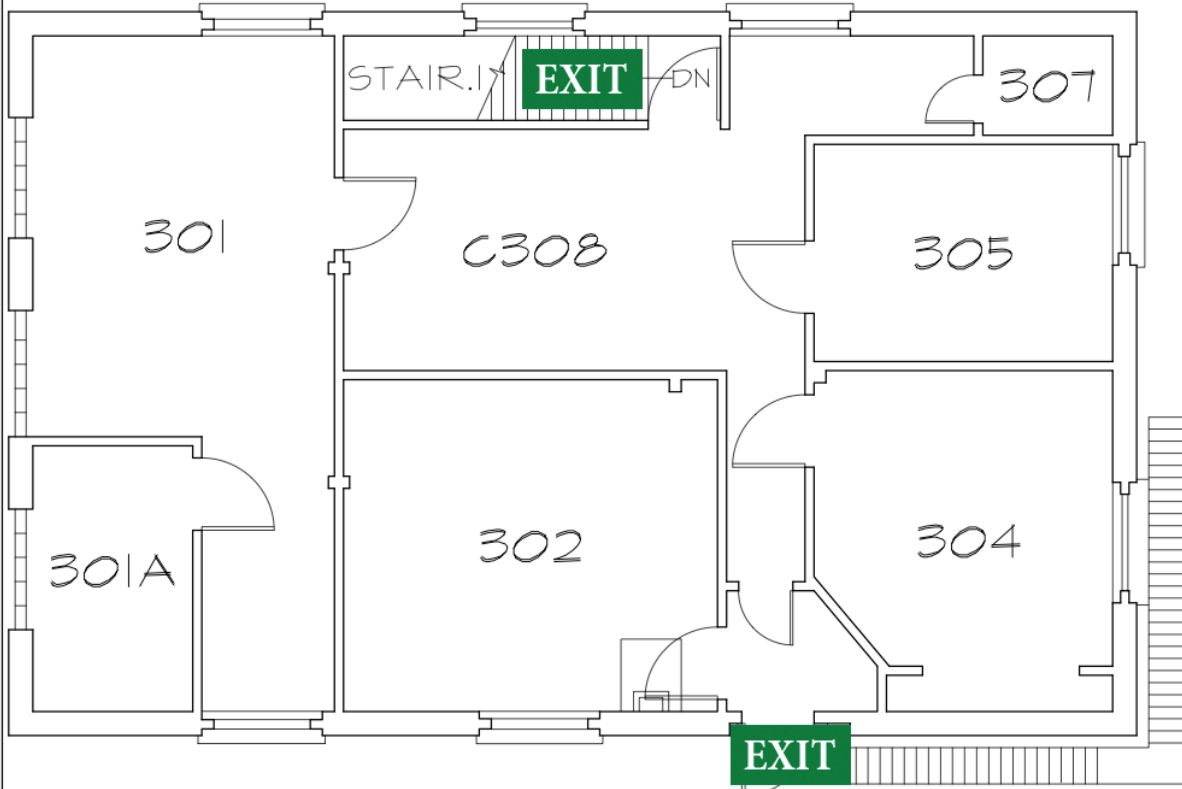

3/31/2015 10:24:13 AM

Evacuation Assembly

B-21 Parking Lot

Evacuation Assembly

Plant Services Storage Building

Area of Rescue Assistance

Storm Refuge Area

NAME AND LOCATION OF STRUCTURE:
PLANT SERVICES BUILDING-NORTHEAST

UNIVERSITY OF ILLINOIS AT URBANA-CHAMPAIGN

FILE NAME:

B0077-03.DWG

FLOOR:

THIRD

DATE PRINTED:

31 MAR 2015

UIUC BLDG. #

#0077