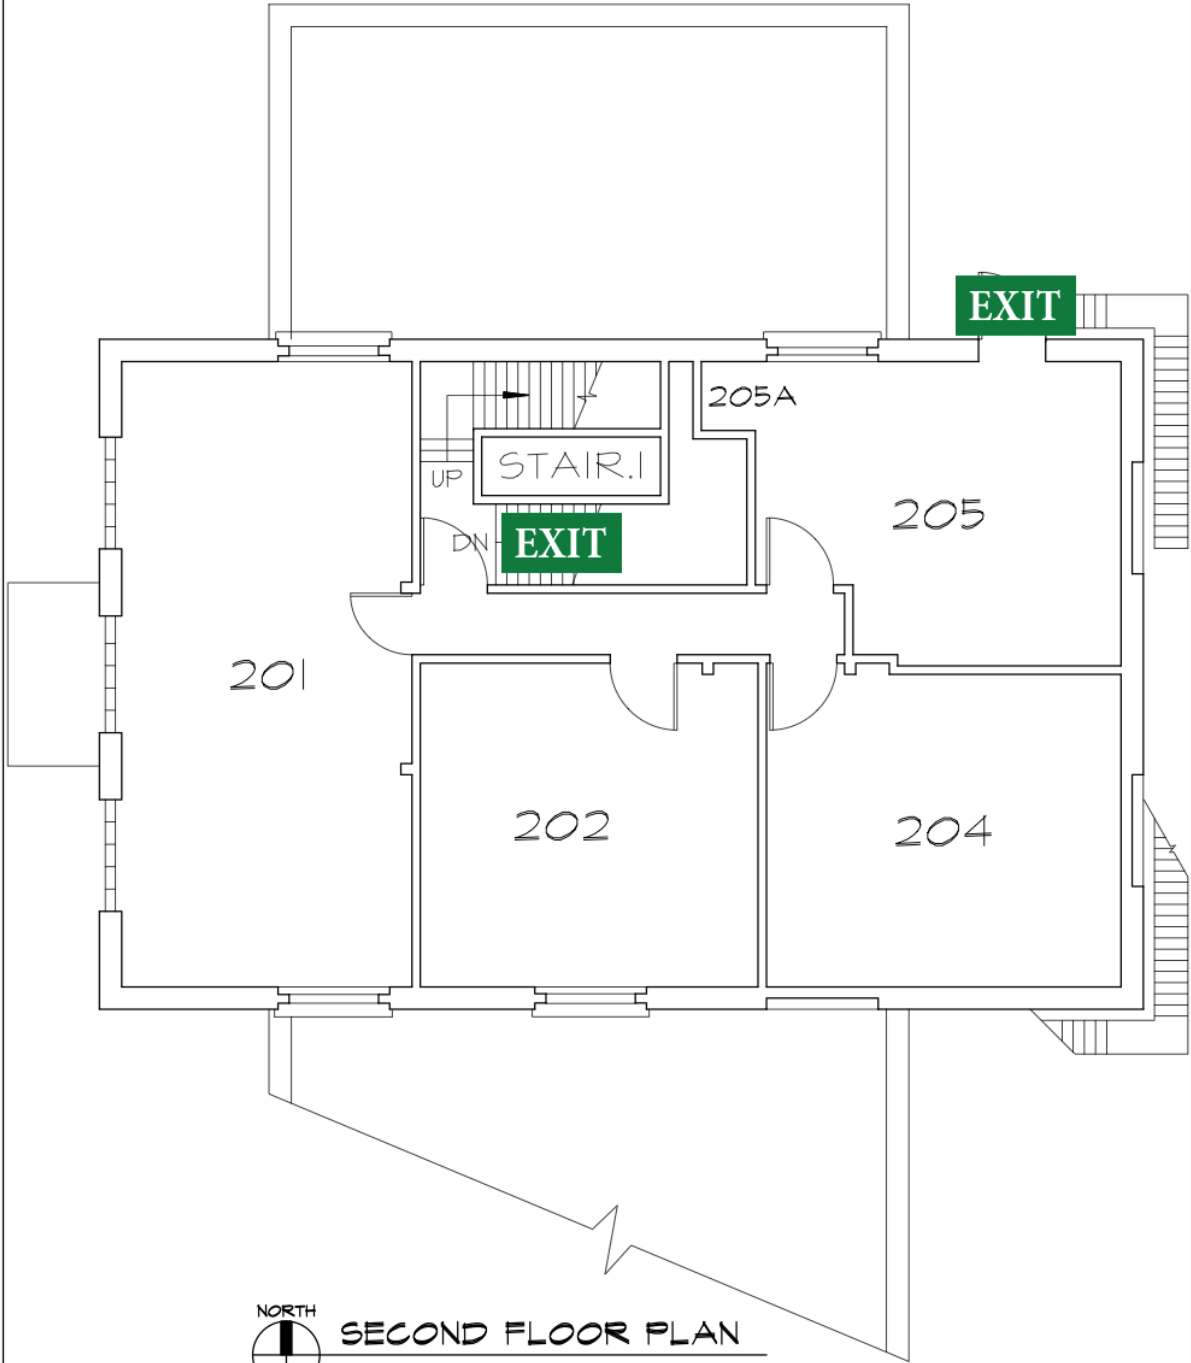

3/31/2015 10:23:53 AM

Evacuation Assembly

B-21 Parking Lot

Evacuation Assembly

Plant Services Storage Building

FIRST FLOOR PLAN

Area of Rescue Assistance

Storm Refuge Area

NAME AND LOCATION OF STRUCTURE:

PLANT SERVICES BUILDING-NORTHEAST

UNIVERSITY OF ILLINOIS AT URBANA-CHAMPAIGN

FILE NAME:

B0077-01.DWG

FLOOR:

FIRST

DATE PRINTED:

31 MAR 2015

UIUC BLDG. #

#0077

Evacuation Assembly

B-21 Parking Lot

NORTH
 **SECOND FLOOR PLAN**

Evacuation Assembly

Plant Services Storage Building