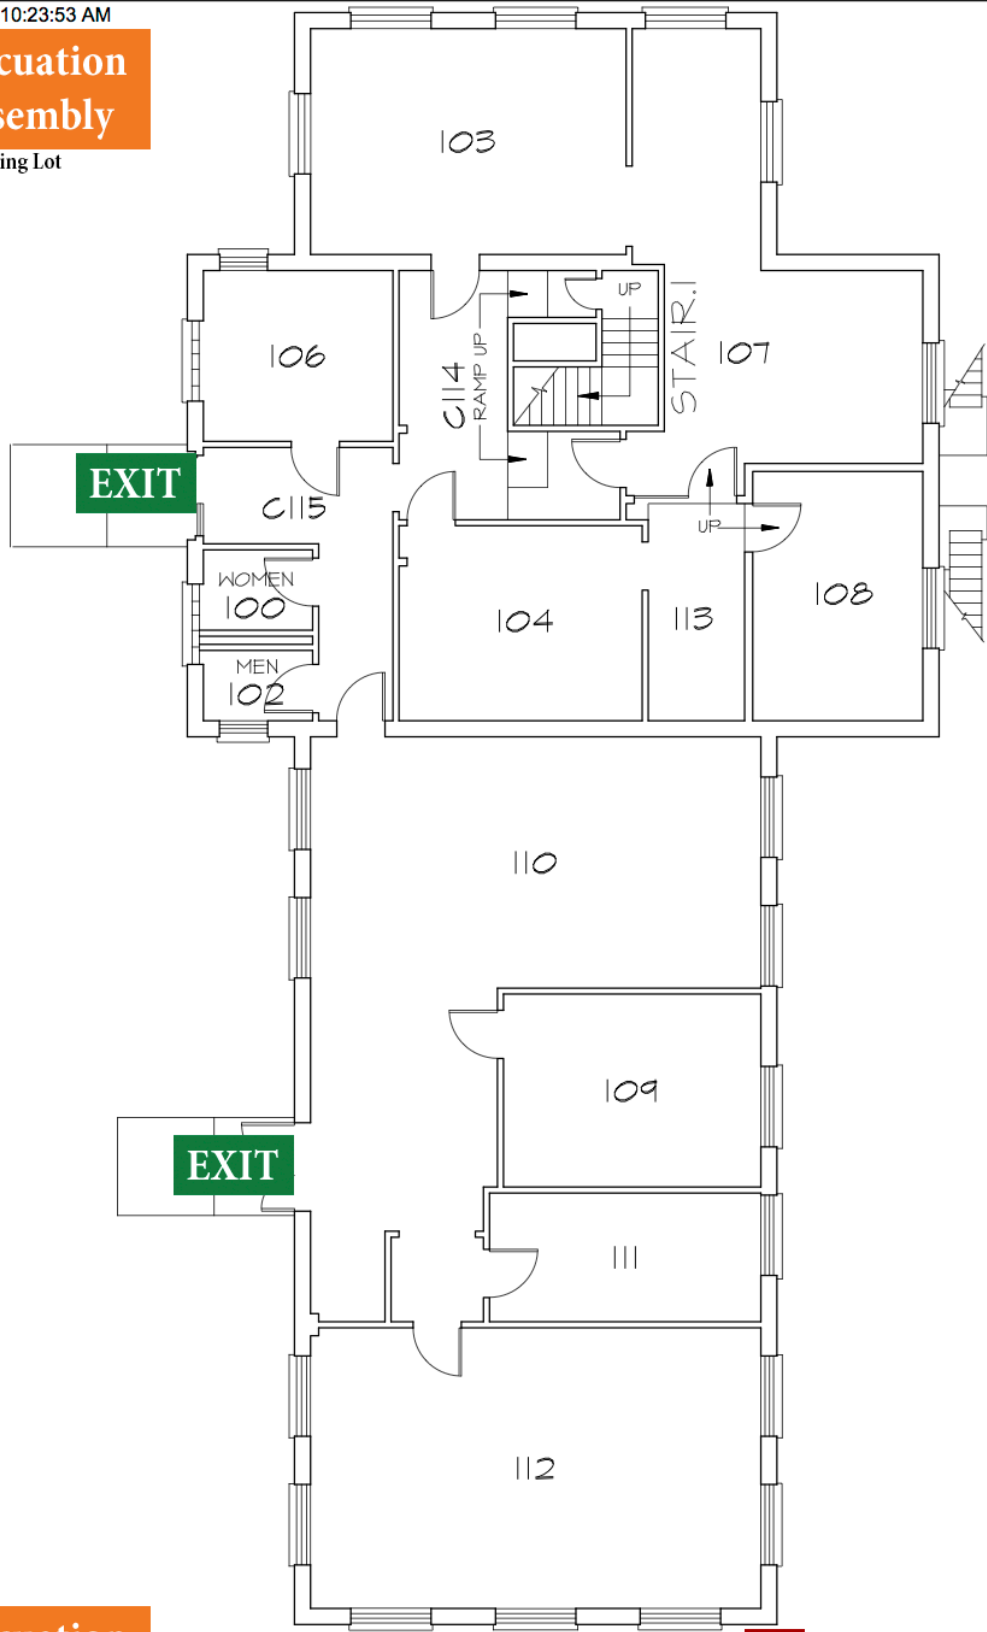

3/31/2015 10:23:53 AM

Evacuation Assembly

B-21 Parking Lot

Evacuation Assembly

Plant Services Storage Building

FIRST FLOOR PLAN

Area of Rescue Assistance

Storm Refuge Area

NAME AND LOCATION OF STRUCTURE:

PLANT SERVICES BUILDING-NORTHEAST

UNIVERSITY OF ILLINOIS AT URBANA-CHAMPAIGN

FILE NAME:

B0077-01.DWG

FLOOR:

FIRST

DATE PRINTED:

31 MAR 2015

UIUC BLDG. #

#0077

Evacuation Assembly

B-21 Parking Lot

NORTH
 **SECOND FLOOR PLAN**

Evacuation Assembly

Plant Services Storage Building