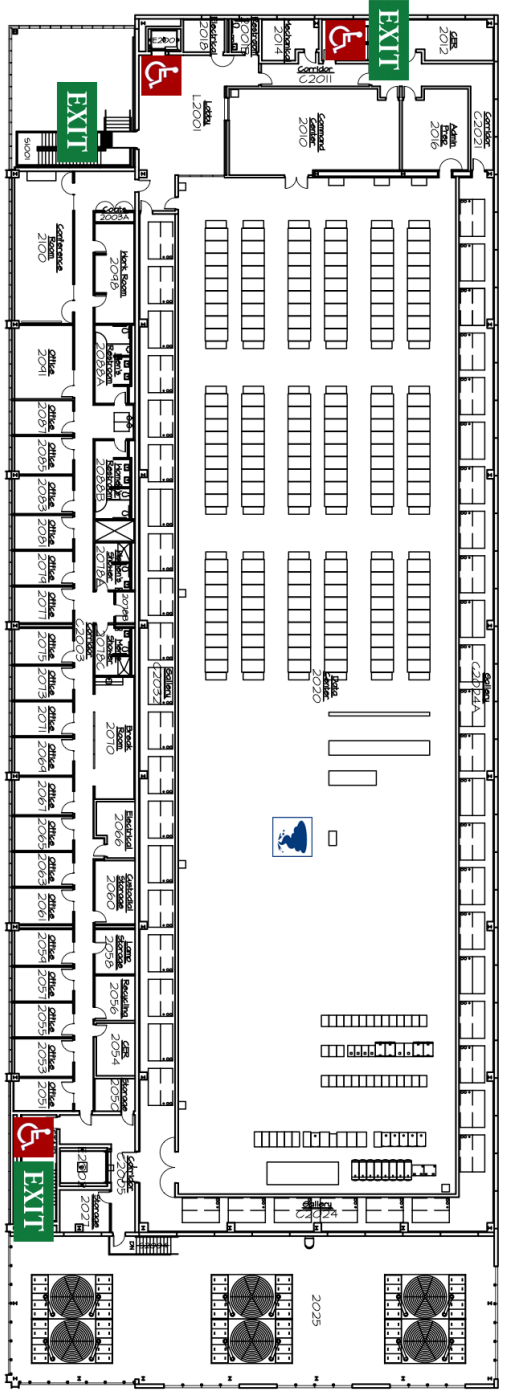

Evacuation Assembly

Parking lot across St. Mary's Rd

Evacuation Assembly

Assembly Hall parking lot

 Area of Rescue Assistance
 Storm Refuge Area

FILE NAME: B1244-01.DWG	FLOOR: FIRST
DATE PRINTED: 14 DEC 2011	UIUC BLDG. # #1244

Evacuation
Assembly

Parking lot across
St. Mary's Rd

SECOND FLOOR PLAN

Evacuation
Assembly

Assembly Hall parking lot

Area of Rescue Assistance
Storm Refuge Area

PETASCALE COMPUTING FACILITY

NAME AND LOCATION OF STRUCTURE: