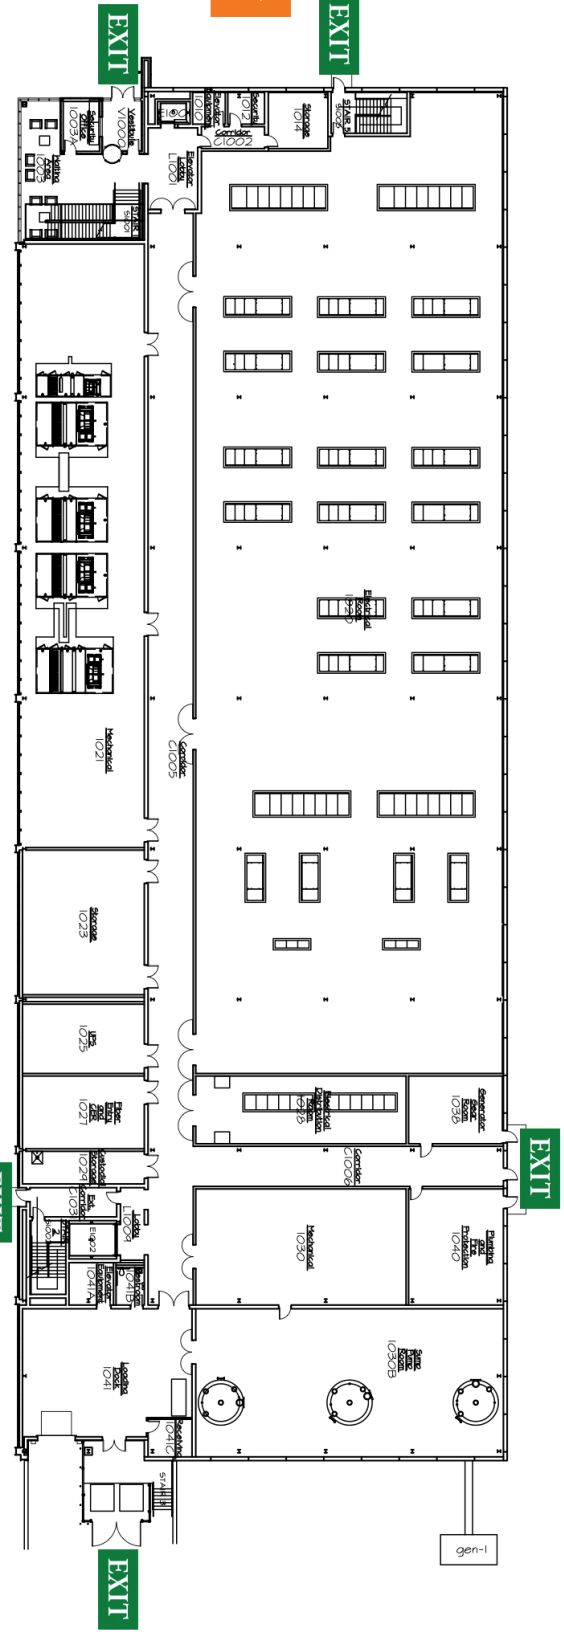

Evacuation Assembly

Parking lot across St. Mary's Rd

Evacuation Assembly

Assembly Hall parking lot

 Area of Rescue Assistance
 Storm Refuge Area

FILE NAME: B1244-01.DWG	FLOOR: FIRST
DATE PRINTED: 14 DEC 2011	UIUC BLDG. # #1244

Evacuation
Assembly

Parking lot across
St. Mary's Rd

SECOND FLOOR PLAN

Evacuation
Assembly

Assembly Hall parking lot

Area of Rescue Assistance
Storm Refuge Area

PETASCALE COMPUTING FACILITY

NAME AND LOCATION OF STRUCTURE: