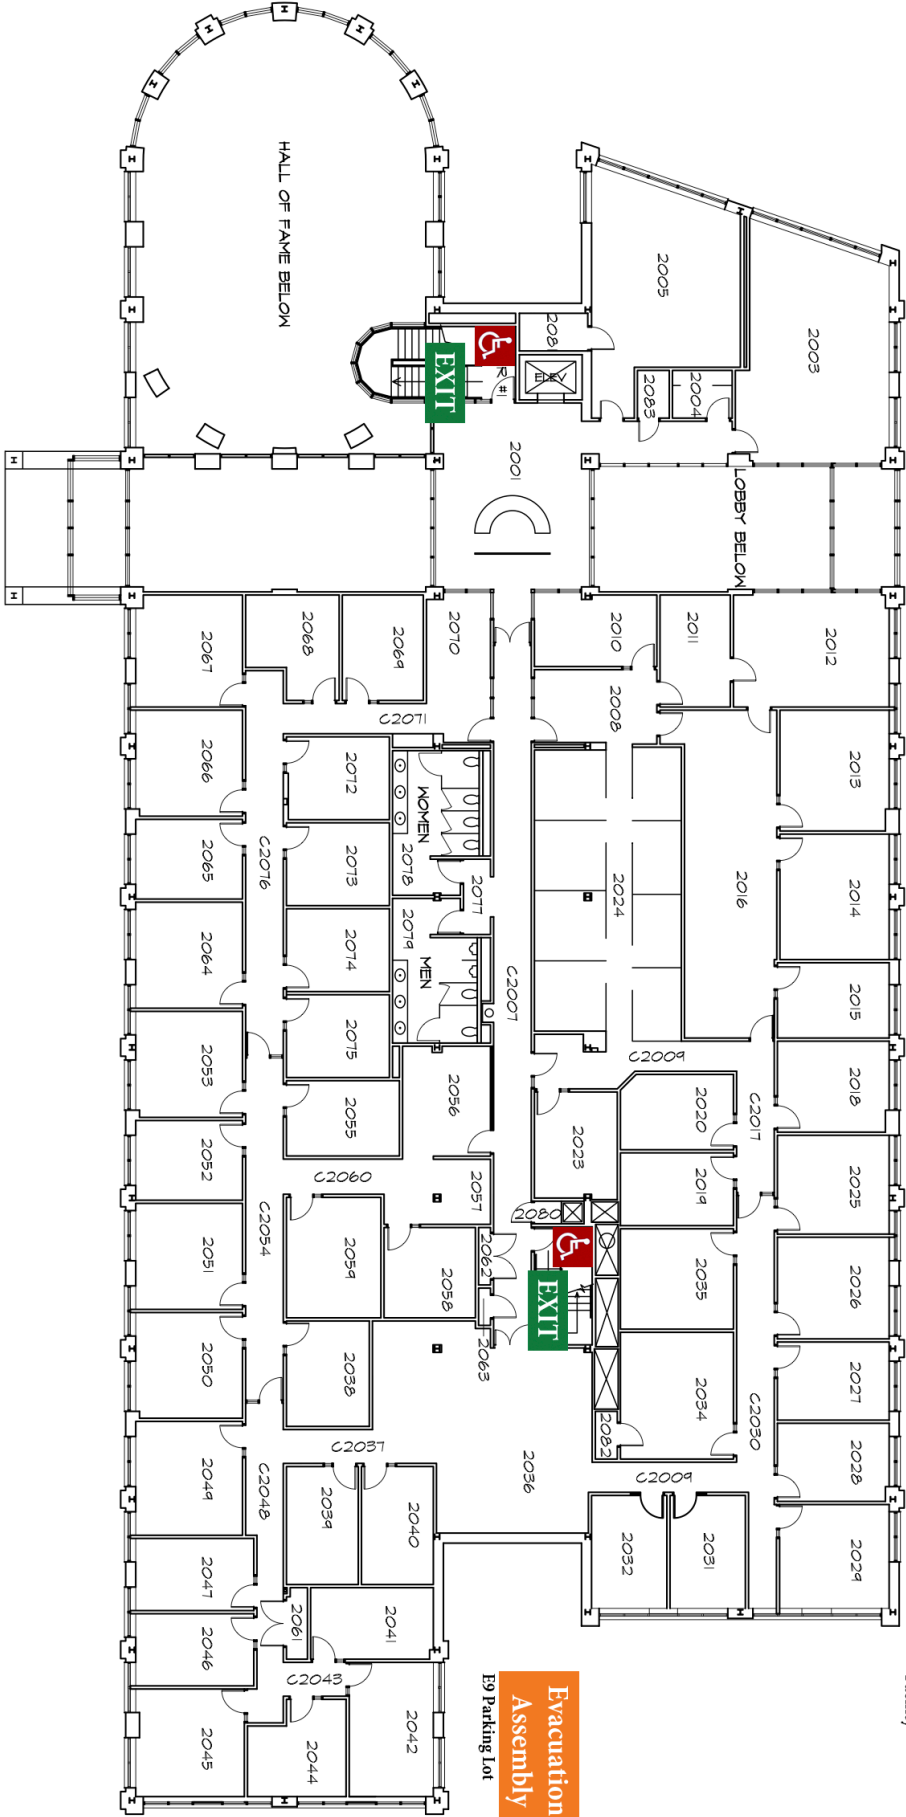

Evacuation Assembly  
Ubben Basketball Facility

Evacuation Assembly  
E9 Parking Lot

Area of Rescue Assistance  
Storm Refuge Area

NAME AND LOCATION OF STRUCTURE:  
**BIELFELDT ATHLETIC ADMIN BUILDING**

FILE NAME:  
B0379-01.DWG  
DATE PRINTED:  
14 DEC 2011

FLOOR:  
FIRST  
MUC BLDG. #  
#0379

NORTH  
 0 6 12 24 32 FEET  
**SECOND FLOOR PLAN**

**Evacuation Assembly**  
 Ubben Basketball Facility

**Evacuation Assembly**  
 E9 Parking Lot

 Area of Rescue Assistance  
 Storm Refuge Area