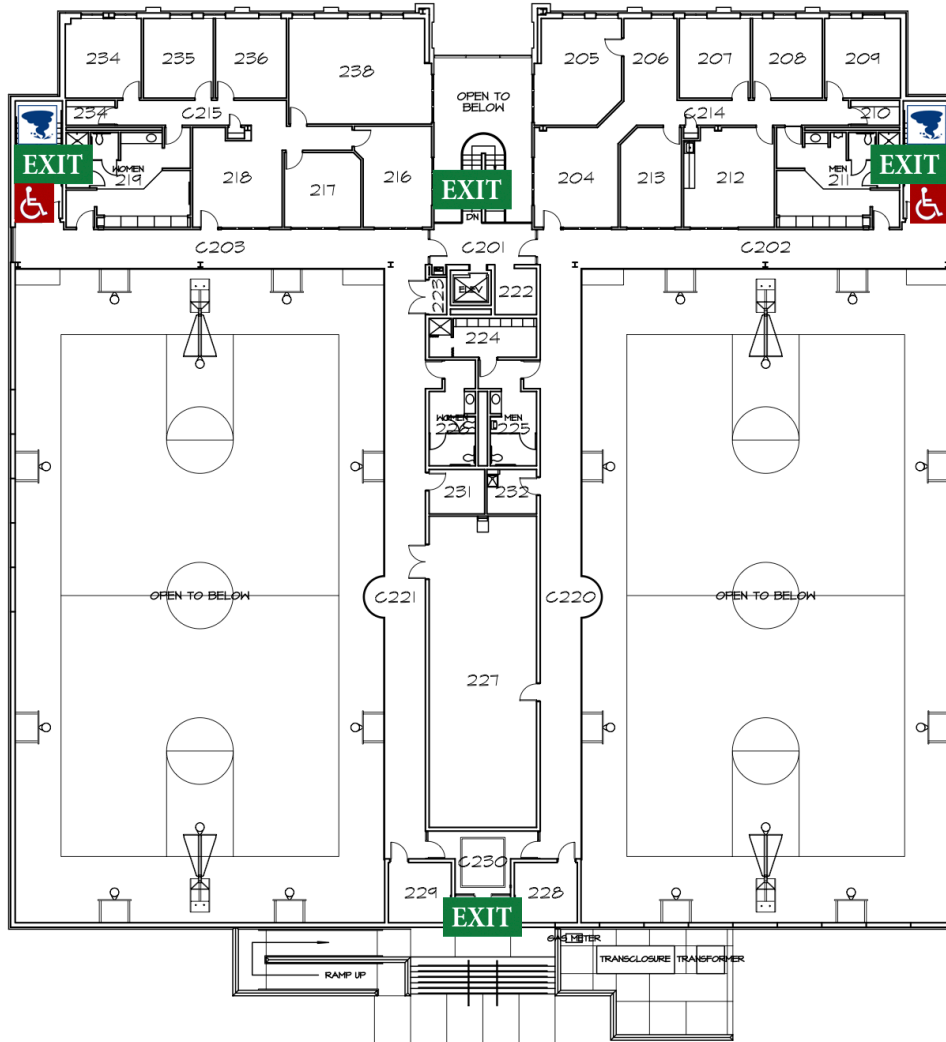

**Evacuation  
Assembly**

Biefeldt Hall of Fame  
Room

**Evacuation  
Assembly**

E-9A Parking Lot

Area of Rescue Assistance

Storm Refuge Area

RICHARD T. UBBEN BASKETBALL COMPLEX

NAME AND LOCATION OF STRUCTURE:

FILE NAME:

FLOOR:

B0257-01.DWG

FIRST

DATE PRINTED:

UIUC BLDG. #

14 DEC 2011

#0257

UNIVERSITY OF ILLINOIS AT URBANA-CHAMPAIGN

**Evacuation  
Assembly**

Biefeldt Hall of Fame  
Room

NORTH  
 **SECOND FLOOR PLAN**  

**Evacuation  
Assembly**

E-9A Parking Lot

Area of Rescue Assistance

Storm Refuge Area