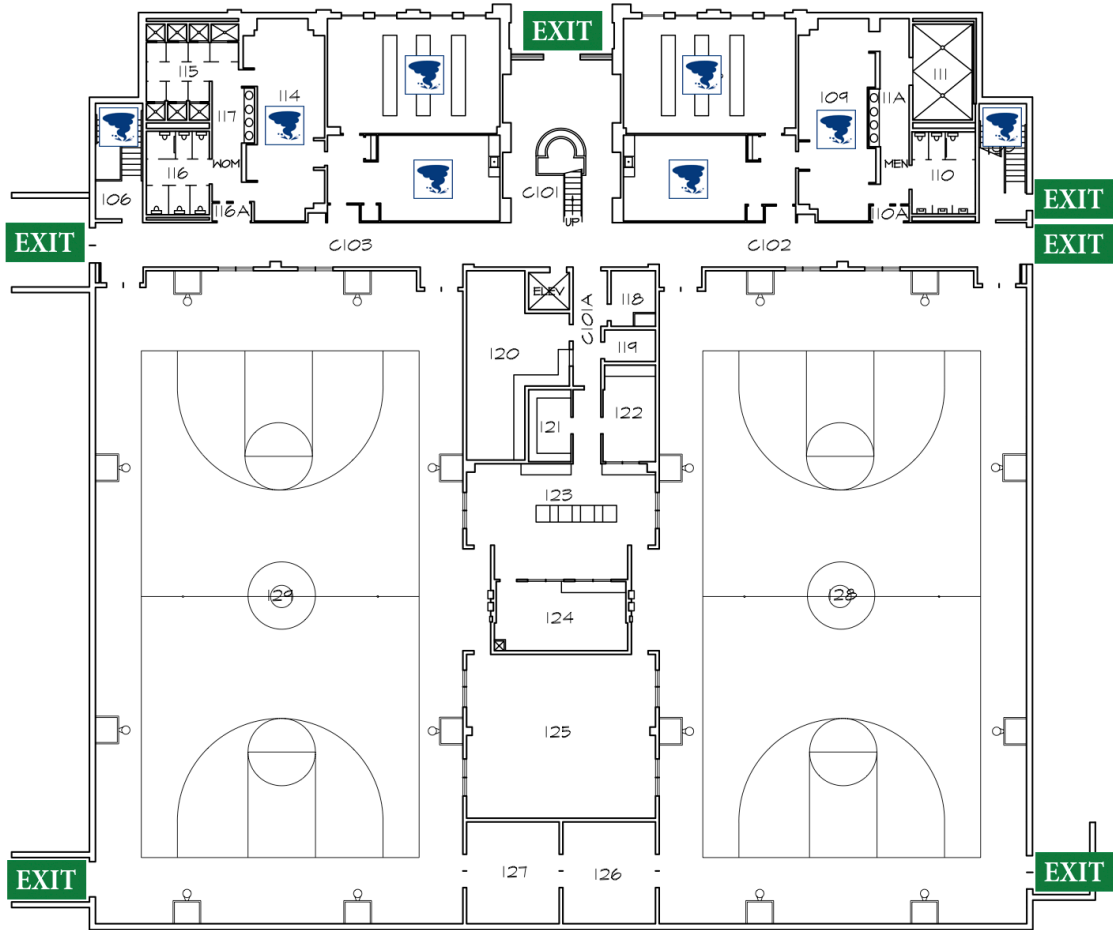

**Evacuation  
Assembly**

Biefeldt Hall of Fame  
Room

**Evacuation  
Assembly**

E-9A Parking Lot

Area of Rescue Assistance

Storm Refuge Area

RICHARD T. UBBEN BASKETBALL COMPLEX

NAME AND LOCATION OF STRUCTURE:

FILE NAME:

FLOOR:

B0257-01.DWG

FIRST

DATE PRINTED:

UIUC BLDG. #

14 DEC 2011

#0257

UNIVERSITY OF ILLINOIS AT URBANA-CHAMPAIGN

**Evacuation  
Assembly**

Biefeldt Hall of Fame  
Room

NORTH  
 **SECOND FLOOR PLAN**  

**Evacuation  
Assembly**

E-9A Parking Lot

Area of Rescue Assistance

Storm Refuge Area