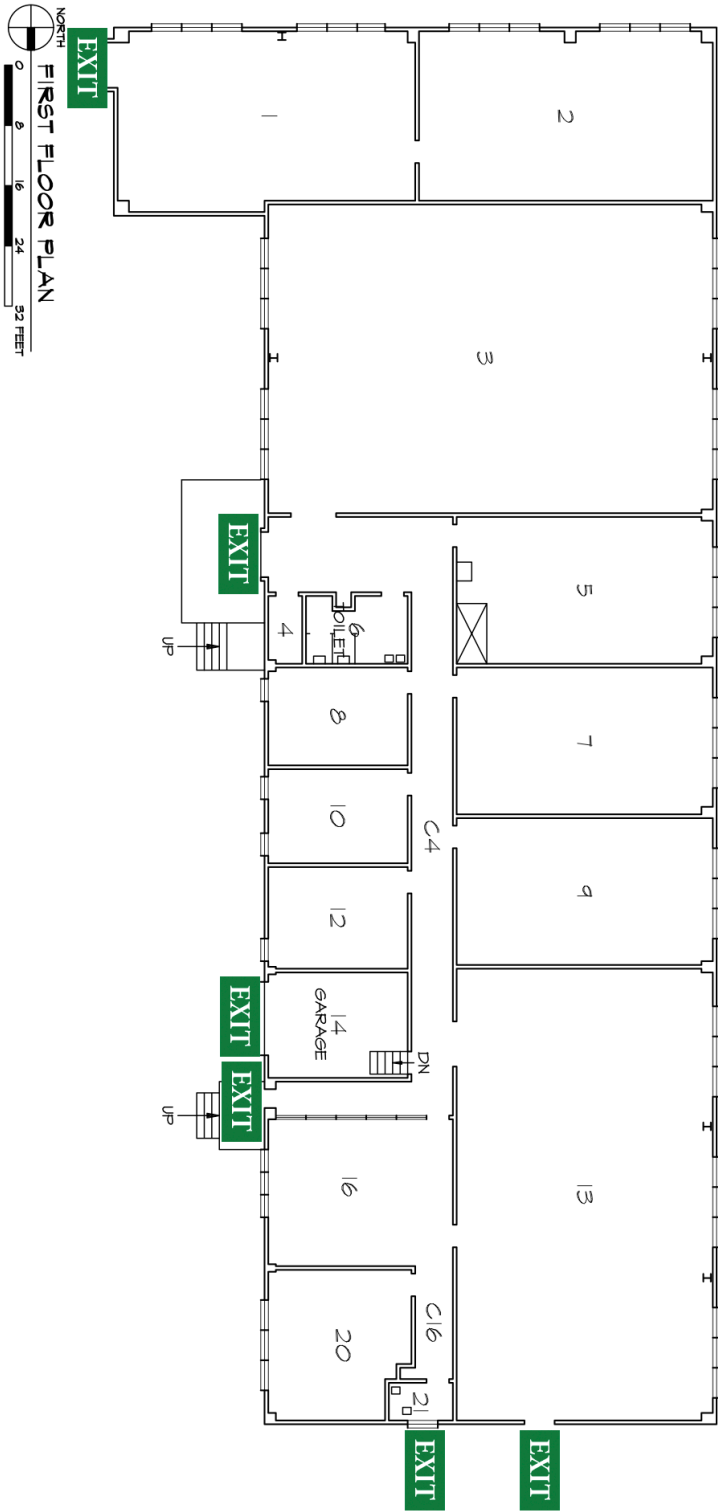

Evacuation
Assembly
East Gate

Evacuation
Assembly
Orchard Downs

Area of Rescue Assistance
Storm Refuge Area

HOUSING DIV MAINTENANCE

NAME AND LOCATION OF STRUCTURE:

FILE NAME: B0233-01.DWG	FLOOR: FIRST
DATE PRINTED: 14 DEC 2011	UUC BLDG. # #0233