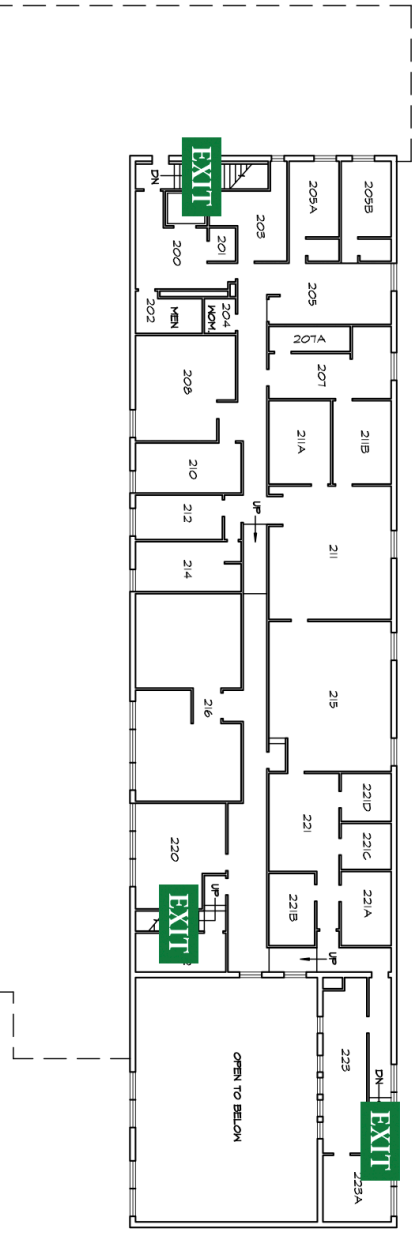


 Area of Rescue Assistance
 Storm Refuge Area

NAME AND LOCATION OF STRUCTURE:
MEAT SCIENCE LABORATORY

UNIVERSITY OF ILLINOIS AT URBANA-CHAMPAIGN

FILE NAME:
 B0171-00.DWG
 DATE PRINTED:
 13 DEC 2011

FLOOR:
BASEMENT
 UUC BLDG. #
#0171

NORTH
FIRST FLOOR PLAN

Area of Rescue Assistance
 Storm Refuge Area

NAME AND LOCATION OF STRUCTURE:
MEAT SCIENCE LABORATORY

UNIVERSITY OF ILLINOIS AT URBANA-CHAMPAIGN

FILE NAME: B0171-01.DWG	FLOOR: FIRST
DATE PRINTED: 13 DEC 2011	LIUC BLDG. # #0171

SECOND FLOOR PLAN

Area of Rescue Assistance
 Storm Refuge Area

NAME AND LOCATION OF STRUCTURE:
MEAT SCIENCE LABORATORY

FILE NAME: B0171-02.DWG	FLOOR: SECOND
DATE PRINTED: 13 DEC 2011	LUUC BLDG. # #0171