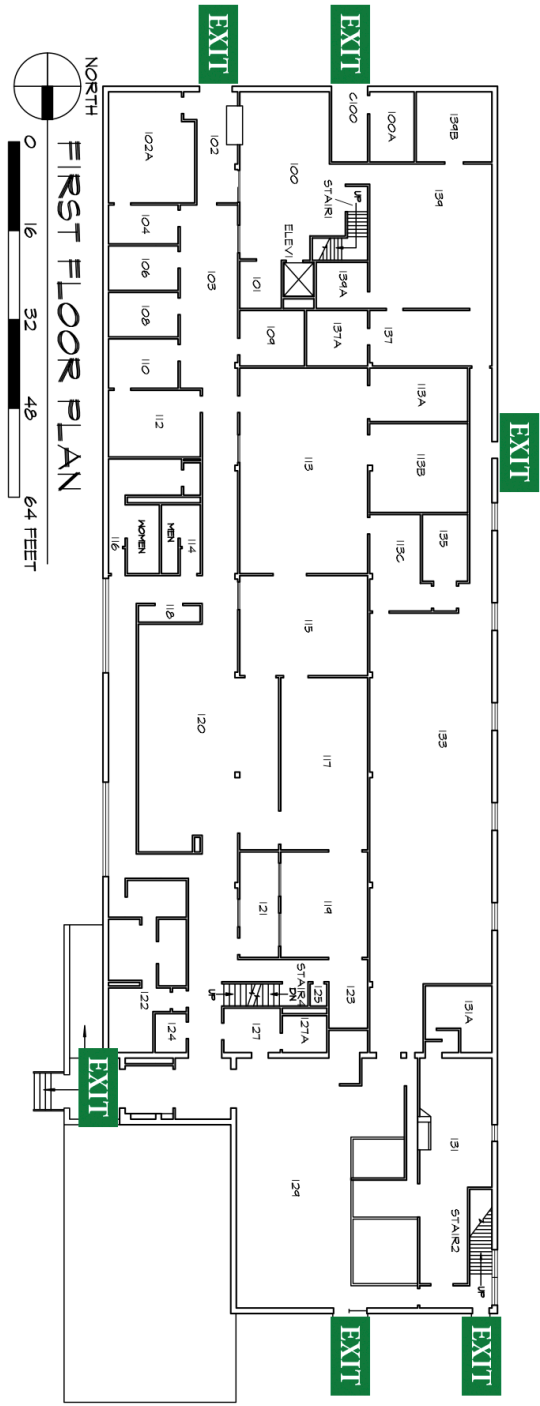


 Area of Rescue Assistance
 Storm Refuge Area

NAME AND LOCATION OF STRUCTURE:
MEAT SCIENCE LABORATORY

UNIVERSITY OF ILLINOIS AT URBANA-CHAMPAIGN

FILE NAME:
 B0171-00.DWG
 DATE PRINTED:
 13 DEC 2011

FLOOR:
BASEMENT
 UUC BLDG. #
#0171

NORTH
FIRST FLOOR PLAN

Area of Rescue Assistance
 Storm Refuge Area

NAME AND LOCATION OF STRUCTURE:
MEAT SCIENCE LABORATORY

UNIVERSITY OF ILLINOIS AT URBANA-CHAMPAIGN

FILE NAME: B0171-01.DWG	FLOOR: FIRST
DATE PRINTED: 13 DEC 2011	LIUC BLDG. # #0171

SECOND FLOOR PLAN

Area of Rescue Assistance
 Storm Refuge Area

NAME AND LOCATION OF STRUCTURE:
MEAT SCIENCE LABORATORY

FILE NAME: B0171-02.DWG	FLOOR: SECOND
DATE PRINTED: 13 DEC 2011	LUUC BLDG. # #0171