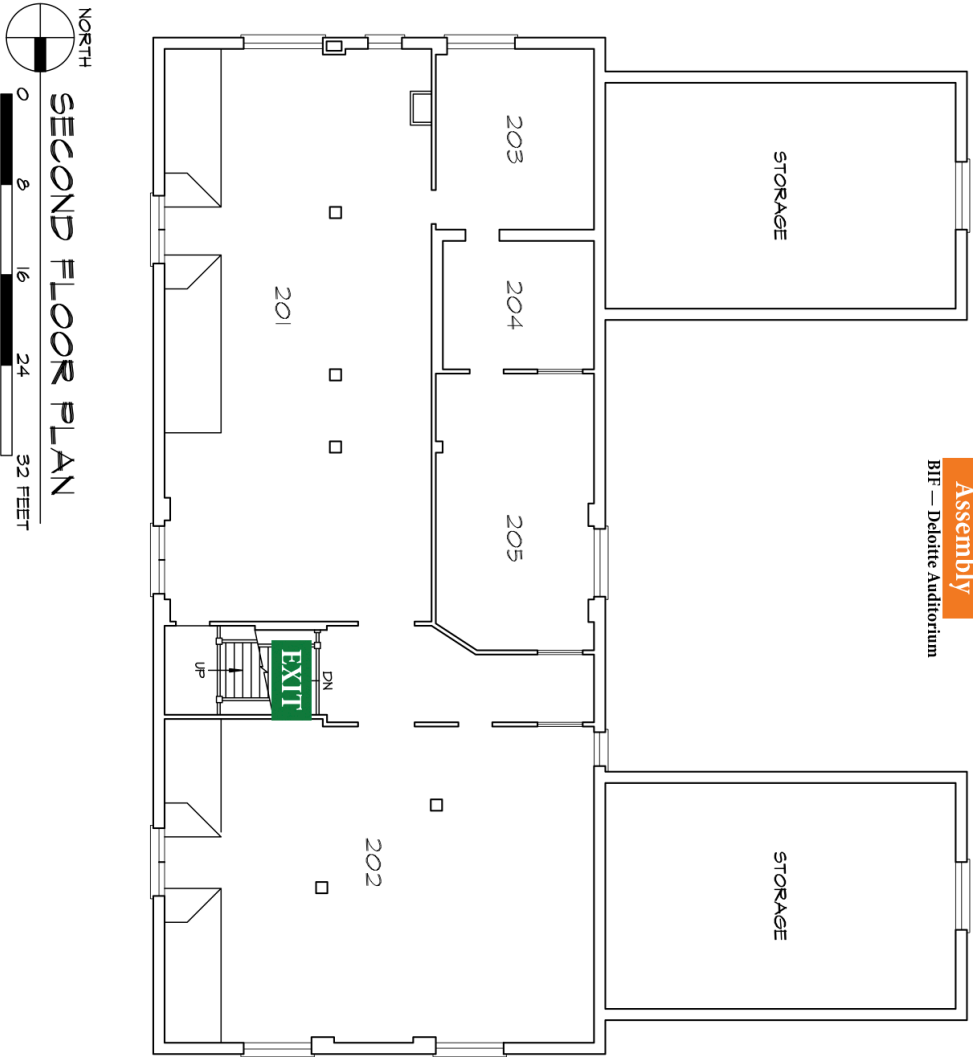

Evacuation
Assembly
Law Building

Evacuation
Assembly
BIF — Deloitte Auditorium

 Area of Rescue Assistance
 Storm Refuge Area